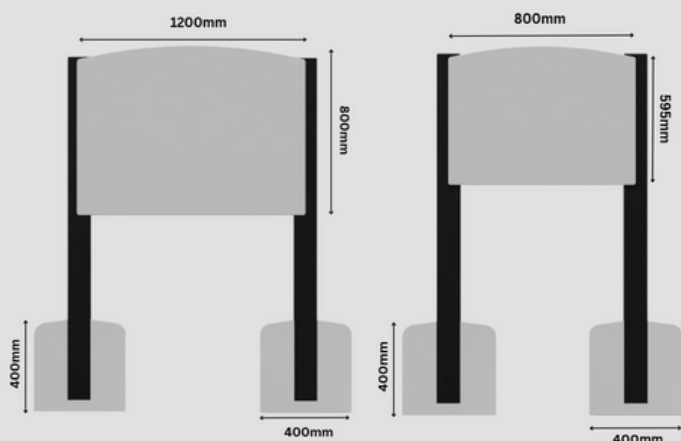

Product code	100-01-003
Dimensions (mm)	595 x 800 x 15mm
Materials	High density polyethylene
Product code	100-01-004
Dimensions (mm)	800x 1200 x 15mm
Materials	High density polyethylene

Designed to British and European standards
BS EN 1176

i Development Domain

- Cognitive
- Language
- Physical
- Social & Emotional

i Specification

Approximate weight
100-01-003 = 7kg
100-01-004 = 12kg

Age range 3+