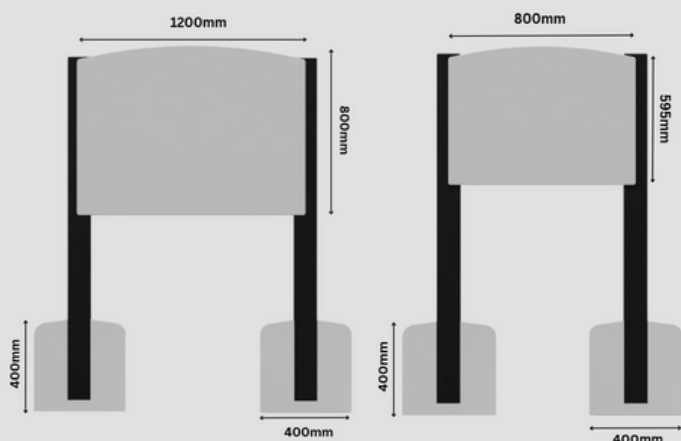

Product code	100-01-007
Dimensions (mm)	595 x 800 x 15mm
Materials	High density polyethylene
Product code	100-01-008
Dimensions (mm)	800x 1200 x 15mm
Materials	High density polyethylene

Designed to British and European standards  
BS EN 1176

**i** Development Domain

- Cognitive
- Language
- Physical
- Social & Emotional

**i** Specification

Approximate weight  
100-01-007 = 7kg  
100-01-008 = 12kg

Age range 3+