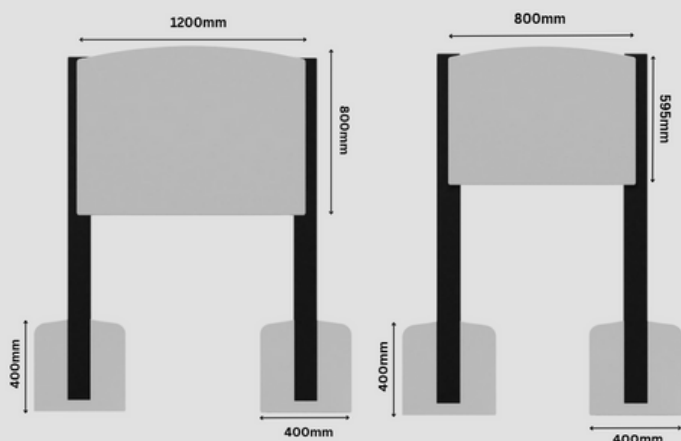

Product code	100-04-011
Dimensions (mm)	595 x 800 x 15mm
Materials	High density polyethylene Aluminium
Product code	100-04-012
Dimensions (mm)	800x 1200 x 15mm
Materials	High density polyethylene Aluminium

Designed to British and European standards  
BS EN 1176

**i** Development Domain

- Cognitive
- Language
- Physical
- Social & Emotional

**i** Specification

Approximate weight  
100-04-011 = 10kg  
100-04-012 = 19kg