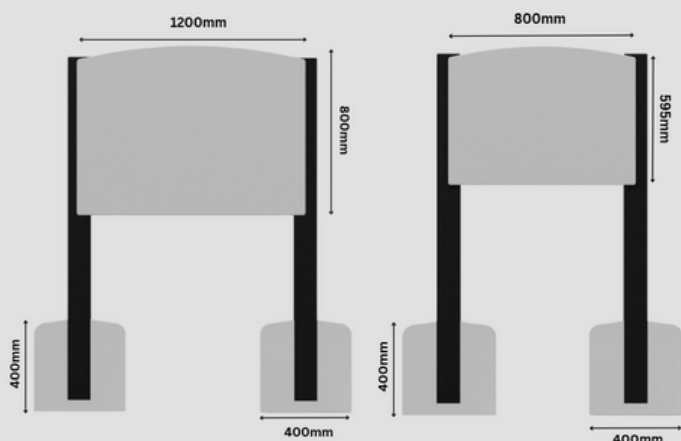

Product code	100-04-017
--------------	------------

Dimensions (mm)	595 x 800 x 15mm
-----------------	------------------

Materials	High density polyethylene
-----------	---------------------------

Product code	100-04-018
--------------	------------

Dimensions (mm)	800x 1200 x 15mm
-----------------	------------------

Materials	High density polyethylene
-----------	---------------------------

Designed to British and European standards
BS EN 1176

i Development Domain

- Cognitive
- Language
- Physical
- Social & Emotional

i Specification

Approximate weight
100-04-017 = 10kg
100-04-018 = 17kg

Age range 3+