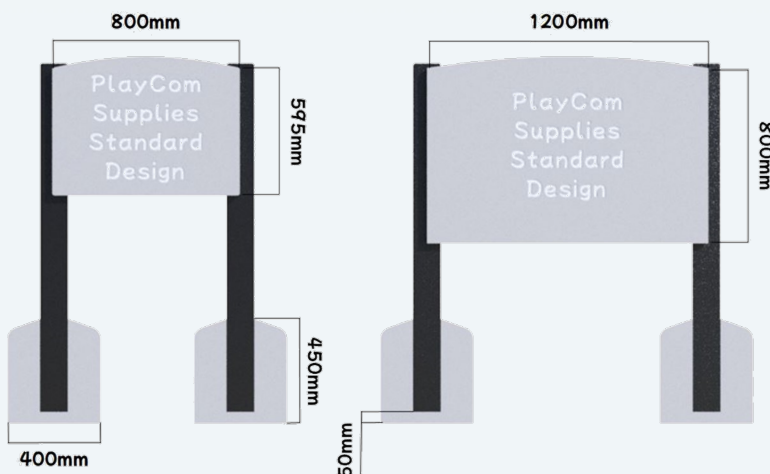

### Product Code

595mm x 800mm 100-04-013  
800mm x 1200mm 100-04-014

Material - High Density Polyethylene  
(HDPE)

Designed to British and European  
Standards - BS EN 1176

### Development Domain

- Cognitive
- Language
- Physical
- Social & Emotional

Please contact us if you require further information about child development domains

Age Range = 3+

Approx. Weight

100-04-013 = 8.5kg

100-04-014 = 17kg

Note - Installation method is for guideline purposes only.