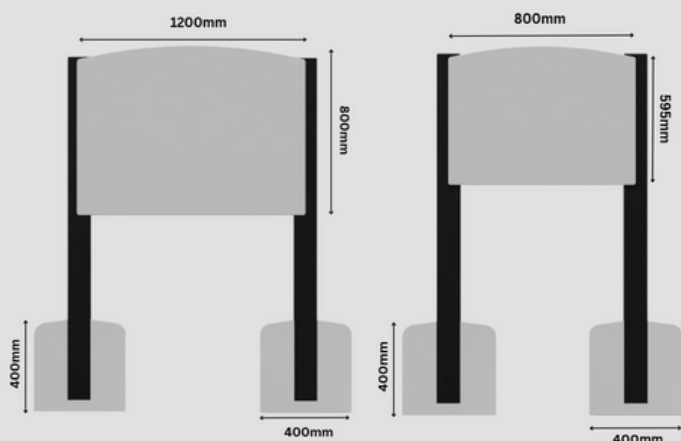

Product code	100-07-013
Dimensions (mm)	595 x 800 x 100mm
Materials	High density polyethylene Stainless steel
Product code	100-07-014
Dimensions (mm)	800 x 1200 x 100mm
Materials	High density polyethylene Stainless steel

Designed to British and European standards
BS EN 1176

i Development Domain

- Cognitive
- Language
- Physical
- Social & Emotional

i Specification

Approximate weight
100-07-013 = 12kg
100-07-014 = 16kg

Age range 3+