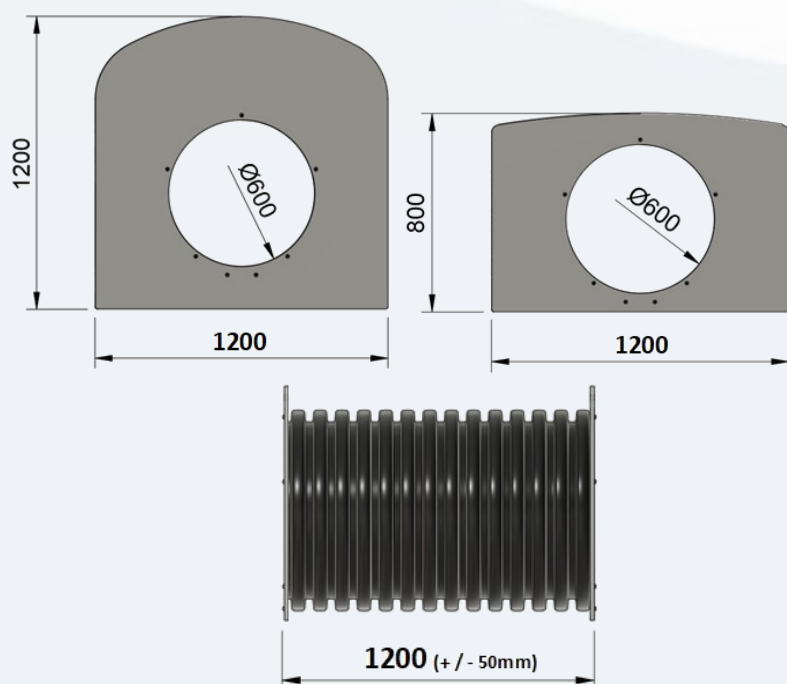

Product Code

800mm x 1200mm 100-09-005

1200mm x 1200mm 100-09-006

Material - High Density Polyethylene
(HDPE)

Designed to British and European
Standards - BS EN 1176

Development Domain

- Cognitive
- Language
- Physical
- Social & Emotional

Please contact us if you require further
information about child development domains

Age Range = 3+

Approx. Weight

100-09-005 = 90kg

100-09-006 = 105kg

Note - Installation method is for guideline
purposes only.