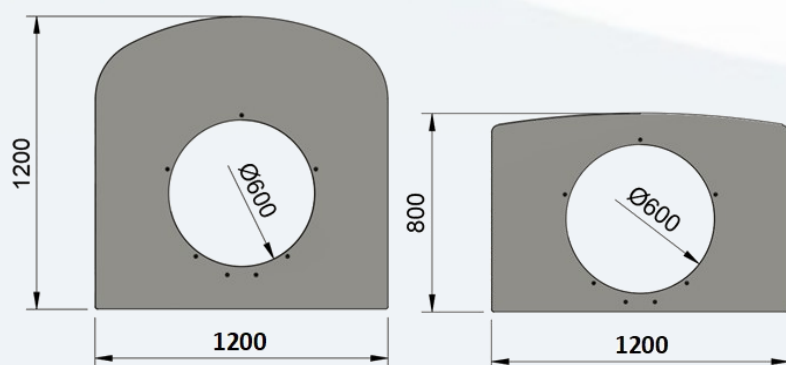

Product Code

800mm x 1200mm 100-09-007

1200mm x 1200mm 100-09-008

Material - High Density Polyethylene
(HDPE)

Designed to British and European
Standards - BS EN 1176

2000mm
Ribbed
Tunnel
Munch

Development Domain

- Cognitive
- Language
- Physical
- Social & Emotional

Please contact us if you require further
information about child development domains

Age Range = 3+

Approx. Weight

100-09-007 = 135kg

100-09-008 = 150kg