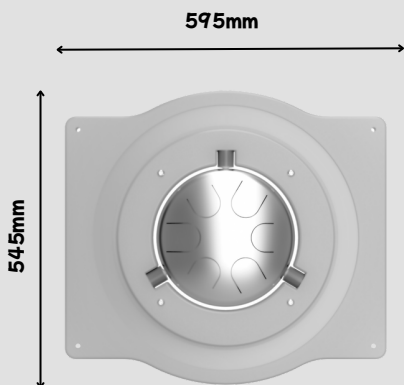

Development Domain

- Cognitive ✓
- Language ✓
- Physical ✓
- Social & Emotional ✓

Age Range = 3+

Approx. Weight

100-07-021 = 13kg

Note - Installation method is for guideline purposes only.