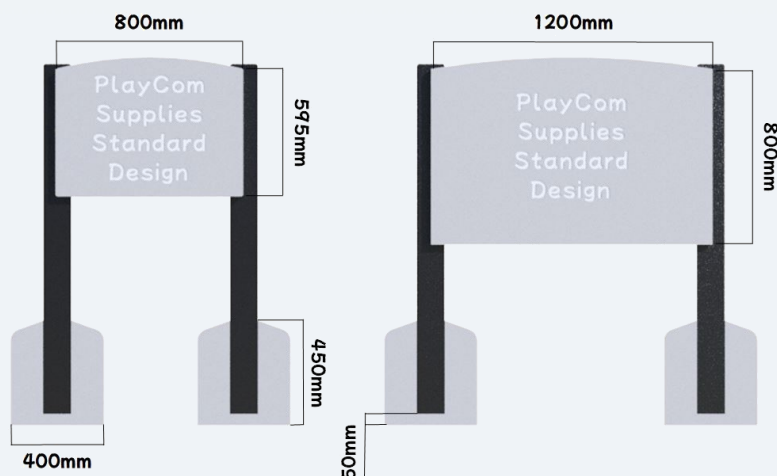

Product Code

595mm x 800mm 100-04-023
800mm x 1200mm 100-04-024

Material - High Density Polyethylene
(HDPE)

Designed to British and European
Standards - BS EN 1176

Development Domain

- Cognitive
- Language
- Physical
- Social & Emotional

Please contact us if you require further
information about child development domains

Age Range = 3+

Approx. Weight

100-04-023 = 12kg

100-04-024 = 19.5kg

Note - Installation method is for guideline
purposes only.