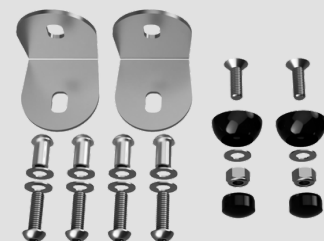

Product code	100-11-001
Dimensions (mm)	1135 x 725 x 500
Materials	High density polyethylene Stainless steel

Designed to British and European standards
BS EN 1176

600mm
Deck height

Colour options

Entry panel code
100-11-005

Fixings included