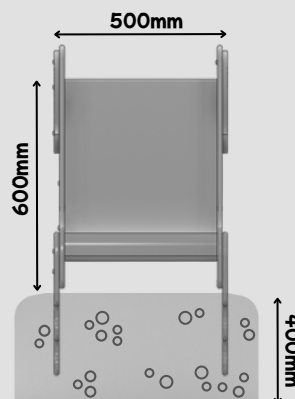

Product code	100-11-001
Dimensions (mm)	1135 x 725 x 500
Materials	High density polyethylene Stainless steel

Designed to British and European standards
BS EN 1176

600mm
Deck height

Colour options

Entry panel code
100-11-005