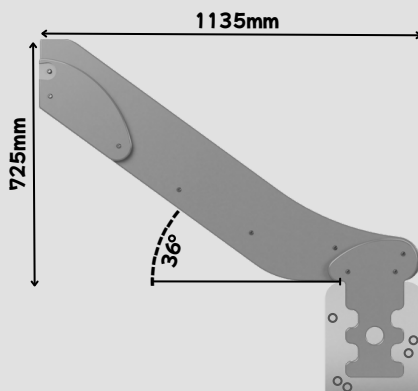

Product code	100-11-001
Dimensions (mm)	1135 x 725 x 500
Materials	High density polyethylene Stainless steel

Designed to British and European standards
BS EN 1176

600mm
Deck height

Colour options

Entry panel code
100-11-005

Fixings included