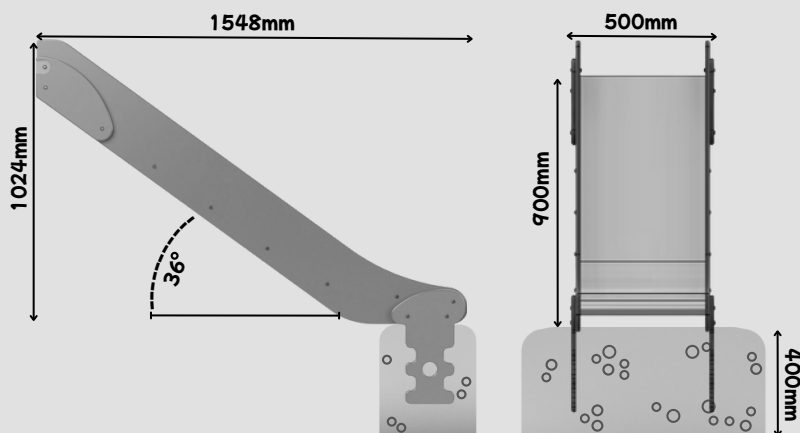

Product code	100-11-002
Dimensions (mm)	1548 x 1024 x 500
Materials	High density polyethylene Stainless steel

Designed to British and European standards
BS EN 1176

900mm
Deck height

Colour options

Entry panel code
100-11-005

Fixings included