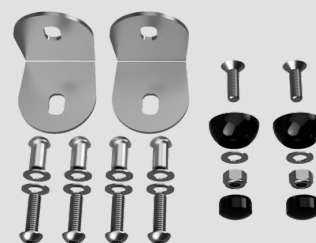

Product code	100-11-002
Dimensions (mm)	1548 x 1024 x 500
Materials	High density polyethylene Stainless steel

Designed to British and European standards
BS EN 1176

900mm
Deck height

Colour options

Entry panel code
100-11-005

Fixings included