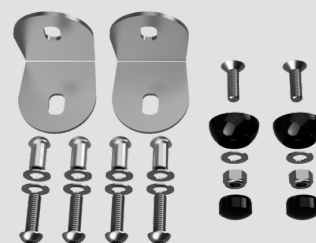

Product code	100-11-003
Dimensions (mm)	1960 x 1324 x 500
Materials	High density polyethylene Stainless steel

Designed to British and European standards  
BS EN 1176

1200mm  
Deck height

Colour options

Entry panel code  
100-11-005

Fixings included