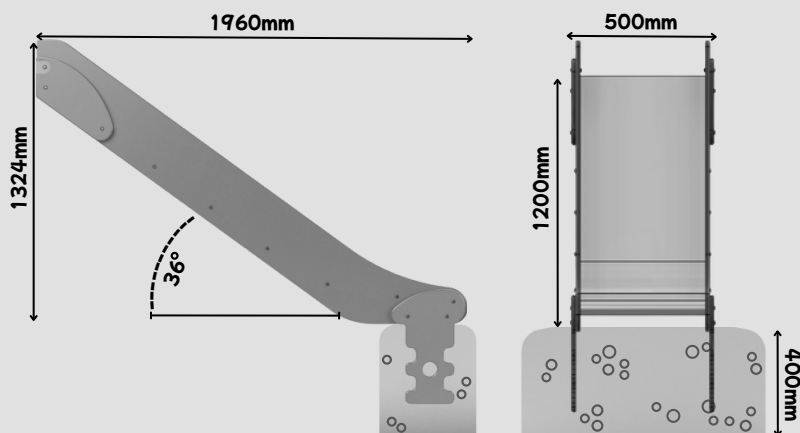

Product code	100-11-003
Dimensions (mm)	1960 x 1324 x 500
Materials	High density polyethylene Stainless steel

Designed to British and European standards  
BS EN 1176

1200mm  
Deck height

Colour options

Entry panel code  
100-11-005

Fixings included