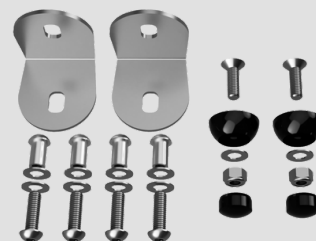

1500mm
Deck height

| | |
|-----------------|--|
| Product code | 100-11-004 |
| Dimensions (mm) | 2374 x 1624 x 500 |
| Materials | High density polyethylene Stainless steel |

Designed to British and European standards
BS EN 1176

Colour options

Entry panel code
100-11-005

Fixings included