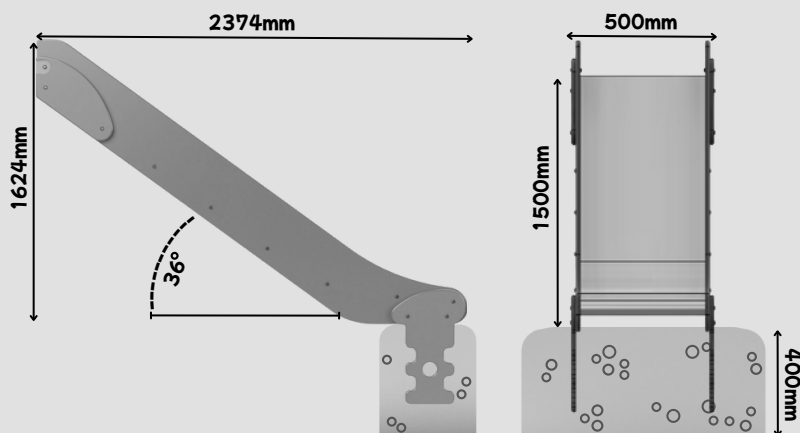

1500mm
Deck height

| | |
|-----------------|--|
| Product code | 100-11-004 |
| Dimensions (mm) | 2374 x 1624 x 500 |
| Materials | High density polyethylene Stainless steel |

Designed to British and European standards
BS EN 1176

Colour options

Entry panel code
100-11-005

Fixings included