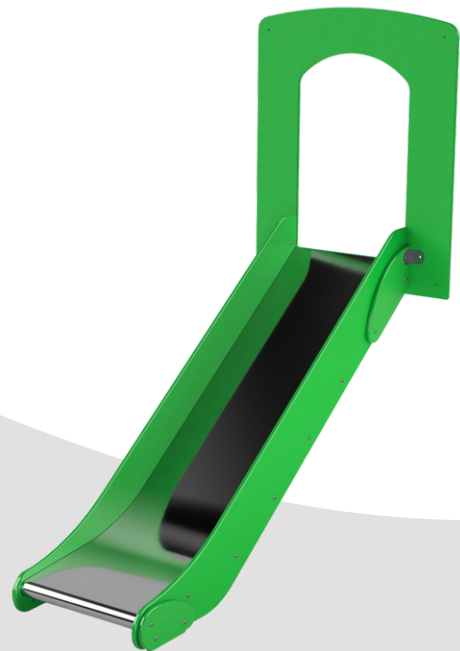

Product code	100-11-005
Dimensions (mm)	980 x 800
Materials	High density polyethylene

Designed to British and European standards
BS EN 1176

Colour options

For use with HDPE & stainless steel slides