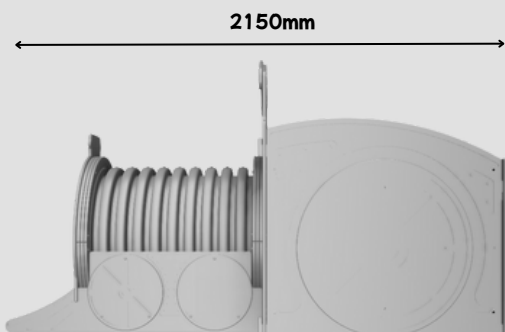

Product code	100-10-024
Dimensions (mm)	2150x1220x975
Materials	High density polyethylene

Designed to British and European standards
BS EN 1176

Development Domain

- Cognitive
- Language
- Physical
- Social & Emotional

Please contact us if you require further information about child development domains

Age Range = 3+

Approx. Weight

100-10-024 = 80kg

Note - Installation method is for guideline purposes only.