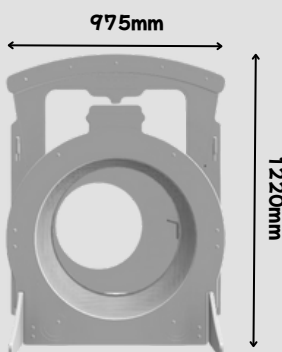

Product code	100-10-024
Dimensions (mm)	2150x1220x975
Materials	High density polyethylene

Designed to British and European standards
BS EN 1176

Development Domain

- Cognitive
- Language
- Physical
- Social & Emotional

Please contact us if you require further information about child development domains

Age Range = 3+

Approx. Weight

100-10-024 = 80kg

Note - Installation method is for guideline purposes only.