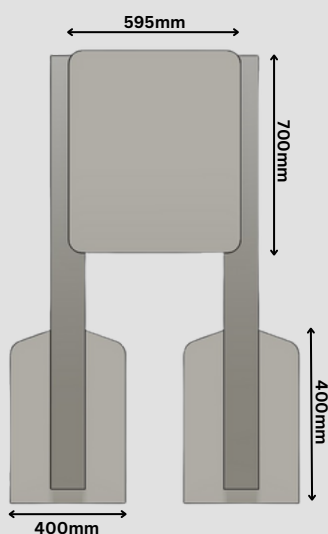

Product code	100-01-041
Dimensions (mm)	595 x 700 x 15mm
Materials	High density polyethylene

Designed to British and European standards
BS EN 1176

i Development Domain

- Cognitive
- Language
- Physical
- Social & Emotional

i Specification

Approximate weight
100-01-041 = 8kg

Age range 3+