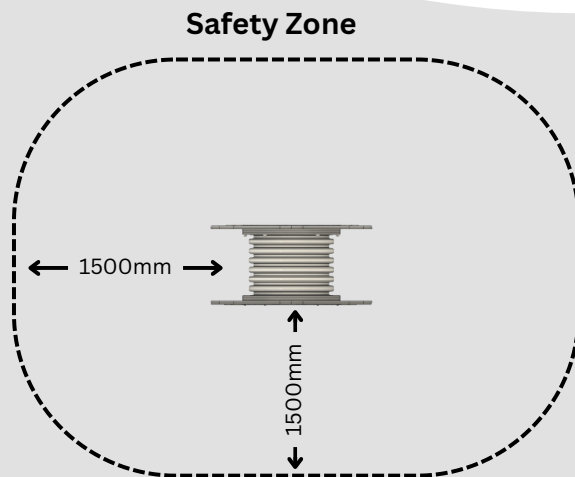

Hobbit House is a freestanding, playful tunnel that invites children to crawl and explore a world of imagination. With vibrant colours, fun theming, and a durable design, Hobbit House sparks curiosity and active play.

Product code	100-09-017
Dimensions (mm)	1295 x 1200 x 640mm
Materials	High density polyethylene

Designed to British and European standards  
BS EN 1176

**i** Development Domain

- Cognitive
- Language
- Physical
- Social & Emotional

**i** Specification

Approximate weight  
100-09-017 = 40kg

Age range 3+

Critical Fall Height (CFH) - 1200mm