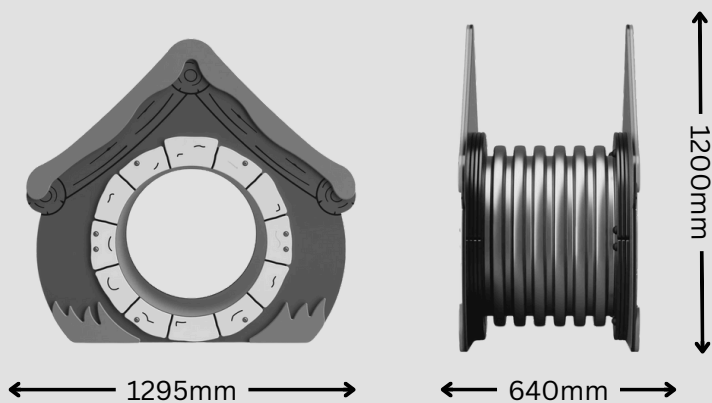

Hobbit House is a freestanding, playful tunnel that invites children to crawl and explore a world of imagination. With vibrant colours, fun theming, and a durable design, Hobbit House sparks curiosity and active play.

Product code	100-09-017
Dimensions (mm)	1295 x 1200 x 640mm
Materials	High density polyethylene

Designed to British and European standards  
BS EN 1176

**i** Development Domain

- Cognitive
- Language
- Physical
- Social & Emotional

**i** Specification

Approximate weight  
100-09-017 = 40kg

Age range 3+

Critical Fall Height (CFH) - 1200mm