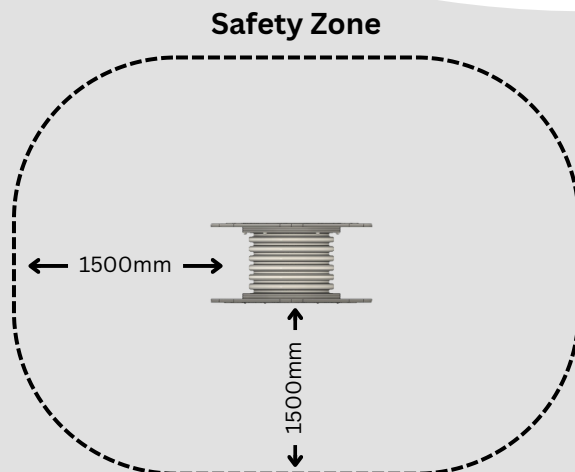

Mole Hole is a freestanding, playful tunnel that invites children to crawl and explore a world of imagination. With vibrant colours, fun theming, and a durable design, Mole Hole sparks curiosity and active play.

Product code	100-09-018
Dimensions (mm)	1200 x 1125 x 640mm
Materials	High density polyethylene

Designed to British and European standards
BS EN 1176

i Development Domain

- Cognitive
- Language
- Physical
- Social & Emotional

i Specification

Approximate weight
100-09-018 = 40kg

Age range 3+

Critical Fall Height (CFH) - 1125mm