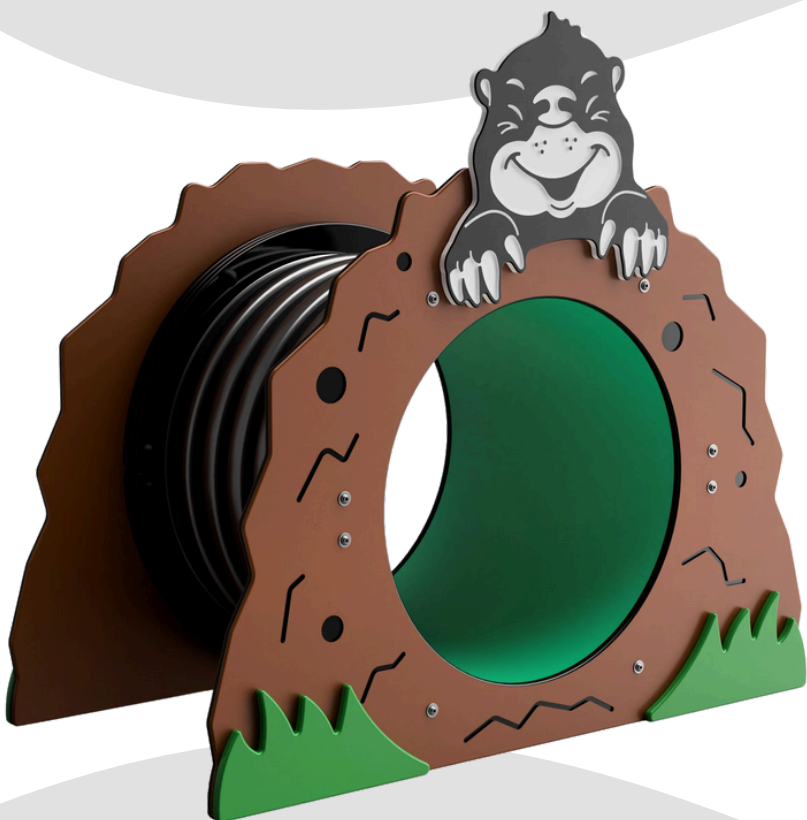

Mole Hole is a freestanding, playful tunnel that invites children to crawl and explore a world of imagination. With vibrant colours, fun theming, and a durable design, Mole Hole sparks curiosity and active play.

Product code	100-09-018
Dimensions (mm)	1200 x 1125 x 640mm
Materials	High density polyethylene

Designed to British and European standards
BS EN 1176

i Development Domain

- Cognitive
- Language
- Physical
- Social & Emotional

i Specification

Approximate weight
100-09-018 = 40kg

Age range 3+

Critical Fall Height (CFH) - 1125mm