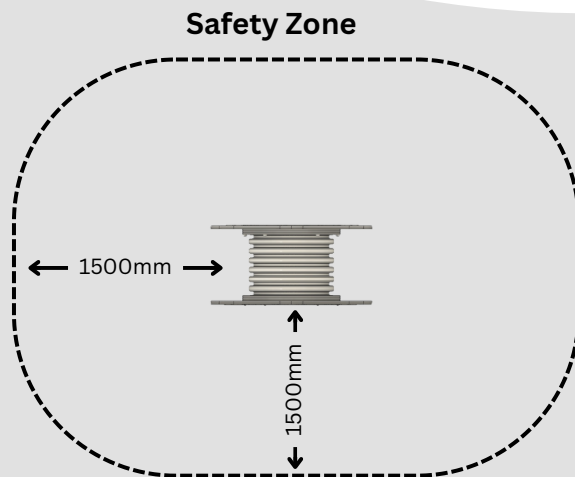

This freestanding, playful tunnel invites children to crawl and explore a world of imagination. With vibrant colours, fun theming, and a durable design, Gilbert sparks curiosity and active play.

Product code	100-09-019
Dimensions (mm)	990 x 1075 x 620mm
Materials	High density polyethylene

Designed to British and European standards
BS EN 1176

i Development Domain

- Cognitive
- Language
- Physical
- Social & Emotional

i Specification

Approximate weight
100-09-019 = 40kg

Age range 3+

Critical Fall Height (CFH) - 1075mm