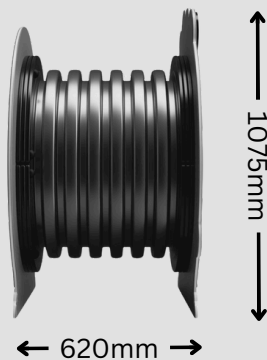

This freestanding, playful tunnel invites children to crawl and explore a world of imagination. With vibrant colours, fun theming, and a durable design, Gilbert sparks curiosity and active play.

Product code	100-09-019
Dimensions (mm)	990 x 1075 x 620mm
Materials	High density polyethylene

Designed to British and European standards
BS EN 1176

i Development Domain

- Cognitive
- Language
- Physical
- Social & Emotional

i Specification

Approximate weight
100-09-019 = 40kg

Age range 3+

Critical Fall Height (CFH) - 1075mm