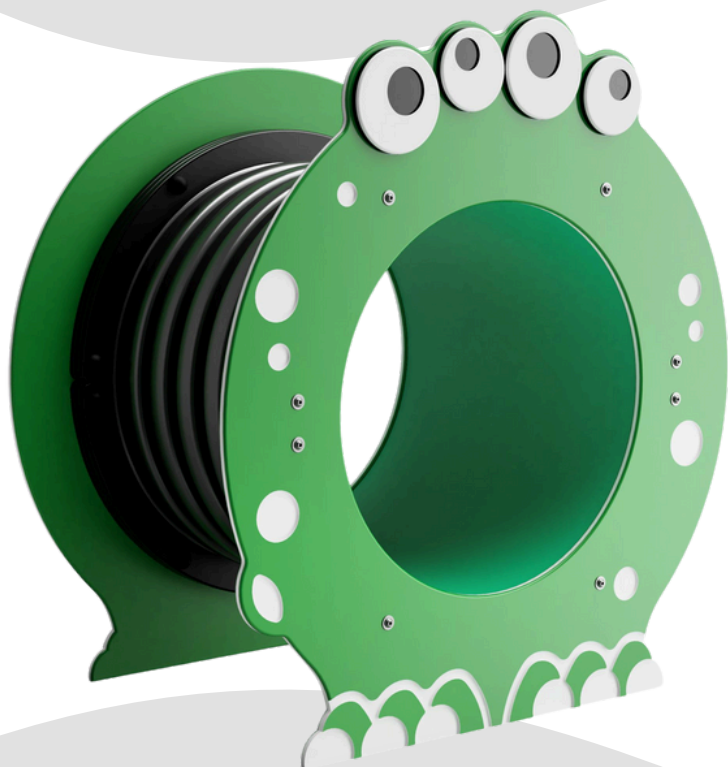

This freestanding, playful tunnel invites children to crawl and explore a world of imagination. With vibrant colours, fun theming, and a durable design, Gilbert sparks curiosity and active play.

Product code	100-09-019
Dimensions (mm)	990 x 1075 x 620mm
Materials	High density polyethylene

Designed to British and European standards
BS EN 1176

i Development Domain

- Cognitive
- Language
- Physical
- Social & Emotional

i Specification

Approximate weight
100-09-019 = 40kg

Age range 3+

Critical Fall Height (CFH) - 1075mm