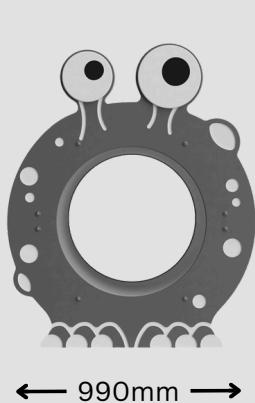

Gordon is a freestanding, playful tunnel that invites children to crawl and explore a world of imagination. With vibrant colours, fun theming, and a durable design, Gordon sparks curiosity and active play.

Product code	100-09-020
Dimensions (mm)	990 x 1210 x 620mm
Materials	High density polyethylene

Designed to British and European standards  
BS EN 1176

**i** Development Domain

- Cognitive ✓
- Language ✓
- Physical ✓
- Social & Emotional ✓

**i** Specification

Approximate weight  
100-09-020 = 40kg

Age range 3+

Critical Fall Height (CFH) - 1210mm