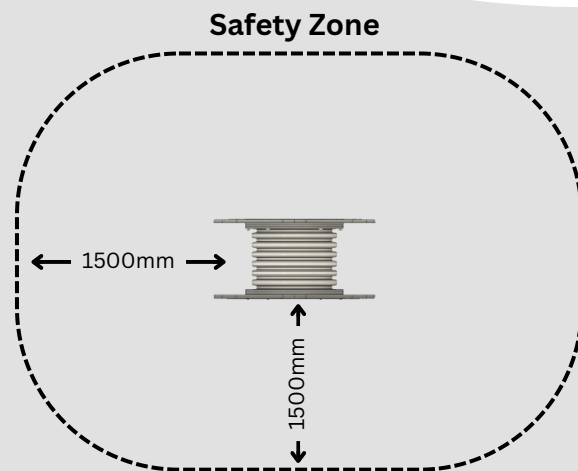

Product code	100-09-020
Dimensions (mm)	990 x 1210 x 620mm
Materials	High density polyethylene

Designed to British and European standards  
BS EN 1176

**i** Development Domain

- Cognitive ✓
- Language ✓
- Physical ✓
- Social & Emotional ✓

**i** Specification

Approximate weight  
100-09-020 = 40kg

Age range 3+

Critical Fall Height (CFH) - 1210mm