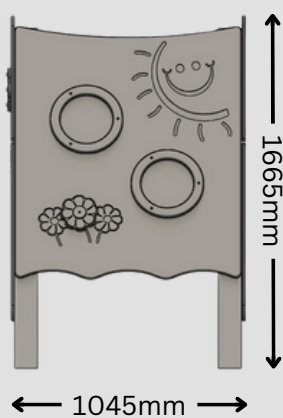

Product code	100-10-030
Dimensions (mm)	1450x1665x1045mm
Materials	High density polyethylene Play grade timber

Designed to British and European standards  
BS EN 1176

**i** Development Domain

- Cognitive
- Language
- Physical
- Social & Emotional

**i** Specification

Approximate weight  
100-10-030 = 70kg

Age range 3+