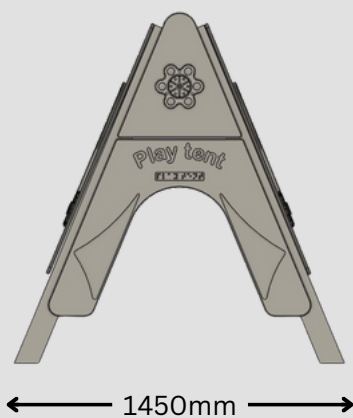

Product code	100-10-030
Dimensions (mm)	1450x1665x1045mm
Materials	High density polyethylene Play grade timber

Designed to British and European standards  
BS EN 1176

**i** Development Domain

- Cognitive
- Language
- Physical
- Social & Emotional

**i** Specification

Approximate weight  
100-10-030 = 70kg

Age range 3+