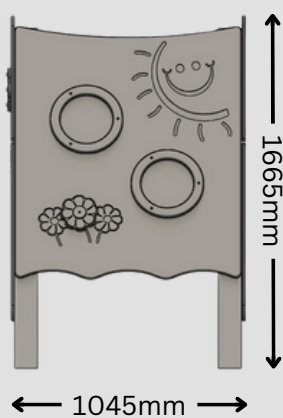

Product code	100-10-031
Dimensions (mm)	1450x1665x1045mm
Materials	High density polyethylene Play grade timber

Designed to British and European standards
BS EN 1176

i Development Domain

- Cognitive
- Language
- Physical
- Social & Emotional

i Specification

Approximate weight
100-10-031 = 70kg

Age range 3+