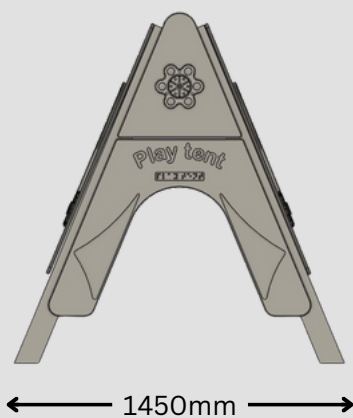

Product code	100-10-031
Dimensions (mm)	1450x1665x1045mm
Materials	High density polyethylene Play grade timber

Designed to British and European standards
BS EN 1176

i Development Domain

- Cognitive
- Language
- Physical
- Social & Emotional

i Specification

Approximate weight
100-10-031 = 70kg

Age range 3+