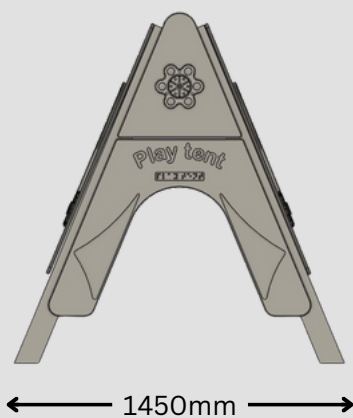

Product code	100-10-032
Dimensions (mm)	1450x1665x1045mm
Materials	High density polyethylene Play grade timber

Designed to British and European standards
BS EN 1176

i Development Domain

- Cognitive
- Language
- Physical
- Social & Emotional

i Specification

Approximate weight
100-10-032 = 70kg

Age range 3+