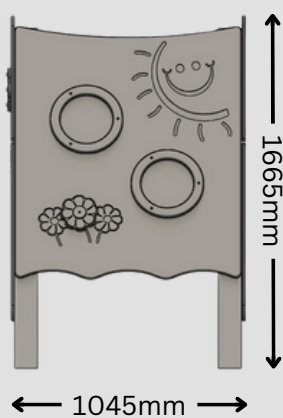

Product code	100-10-032
Dimensions (mm)	1450x1665x1045mm
Materials	High density polyethylene Play grade timber

Designed to British and European standards
BS EN 1176

i Development Domain

- Cognitive
- Language
- Physical
- Social & Emotional

i Specification

Approximate weight
100-10-032 = 70kg

Age range 3+