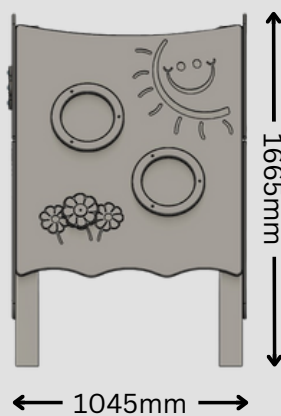

Product code	100-10-033
Dimensions (mm)	1450x1665x1045mm
Materials	High density polyethylene Play grade timber Thermoset resin Polycarbonate

Designed to British and European standards  
BS EN 1176

**i** Development Domain

- Cognitive
- Language
- Physical
- Social & Emotional

**i** Specification

Approximate weight  
100-10-033 = 70kg

Age range 3+